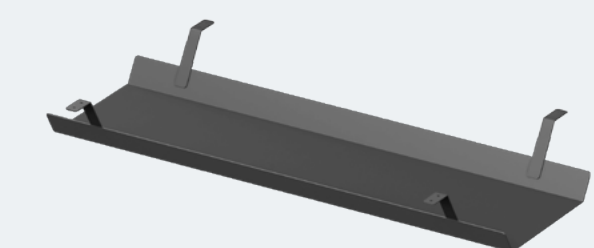

SCANDO SERIES DESKS

The subtle and light expression of the SCANDO series, emphasised by the elegant wooden legs, is a perfect match for a minimalist interior.

SCANDO Desk

SCANDO Benching System (Double) / Organic Glass Partition

SCANDO Benching System (Double) / Organic Glass Partition / Side Cabinet

SCANDO Benching System (Four Workstations) / Organic Glass Partitions / Side Cabinets

DESK TOP

- / 25 mm Melamine Faced Chipboard (MFC) with 2 mm ABS edging
- / Desks with cut-out for power hub
- / Benches with access to cable management

LEGS

- / Natural oak wood legs inserted into metal fixture
- / Adjustable Feet. Can be adjusted up to 10 mm

METAL FRAME

- / Fixed length. Metal profile 50 x 25 mm. Powder coated

SIDE CABINET

- / Front - 18mm Melamine Faced Chipboard (MFC) with 2mm ABS Edging
- / Carcass - 18mm Melamine Faced Chipboard (MFC) with 0,4 mm ABS Edging
- / Back - 6mm Semi Transparent Organic Glass
- / Metabox soft-closing runners. White Colour
- / Push-to-open cabinet doors
- / Ventilation strip. White / Grey / Black
- / Adjustable feet. Can be adjusted up to 10 mm

METAL TRAY

- / Attached to the desk top. Powder coated

↑ Single metal tray

↑ Double metal tray

MODESTY PANEL

- / 18 mm Melamine Faced Chipboard (MFC) with 2mm ABS edging
- / Rounded corners
- / Attached to the desk top with three metal brackets