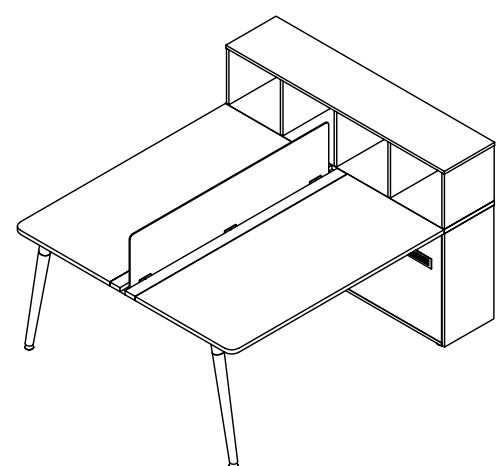

SCANDO Benching System (Double) / Organic Glass Partition / Side Cabinet

SCANDO Benching System (Four Workstations) / Organic Glass Partitions / Side Cabinets

DESK TOP

- / 25 mm Melamine Faced Chipboard (MFC) with 2 mm ABS edging
- / Desks with cut-out for power hub
- / Benches with access to cable management

LEGS

- / Natural oak wood legs inserted into metal fixture
- / Adjustable Feet. Can be adjusted up to 10 mm

METAL FRAME

- / Fixed length. Metal profile 50 x 25 mm. Powder coated

SIDE CABINET

- / Front - 18mm Melamine Faced Chipboard (MFC) with 2mm ABS Edging
- / Carcass - 18mm Melamine Faced Chipboard (MFC) with 0,4 mm ABS Edging
- / Back - 6mm Semi Transparent Organic Glass
- / Metabox soft-closing runners. White Colour
- / Push-to-open cabinet doors
- / Ventilation strip. White / Grey / Black
- / Adjustable feet. Can be adjusted up to 10 mm

METAL TRAY

- / Attached to the desk top. Powder coated

↑ Single metal tray

↑ Double metal tray

MODESTY PANEL

- / 18 mm Melamine Faced Chipboard (MFC) with 2mm ABS edging
- / Rounded corners
- / Attached to the desk top with three metal brackets

SCREEN

- / 6 mm semi-transparent organic glass
- / Rounded corners
- / Attached to the desk top with three metal brackets

S015L 1500 800 745
 S018L 1800 800 745

S015R 1500 800 745
 S018R 1800 800 745

S025 1500 1540 745