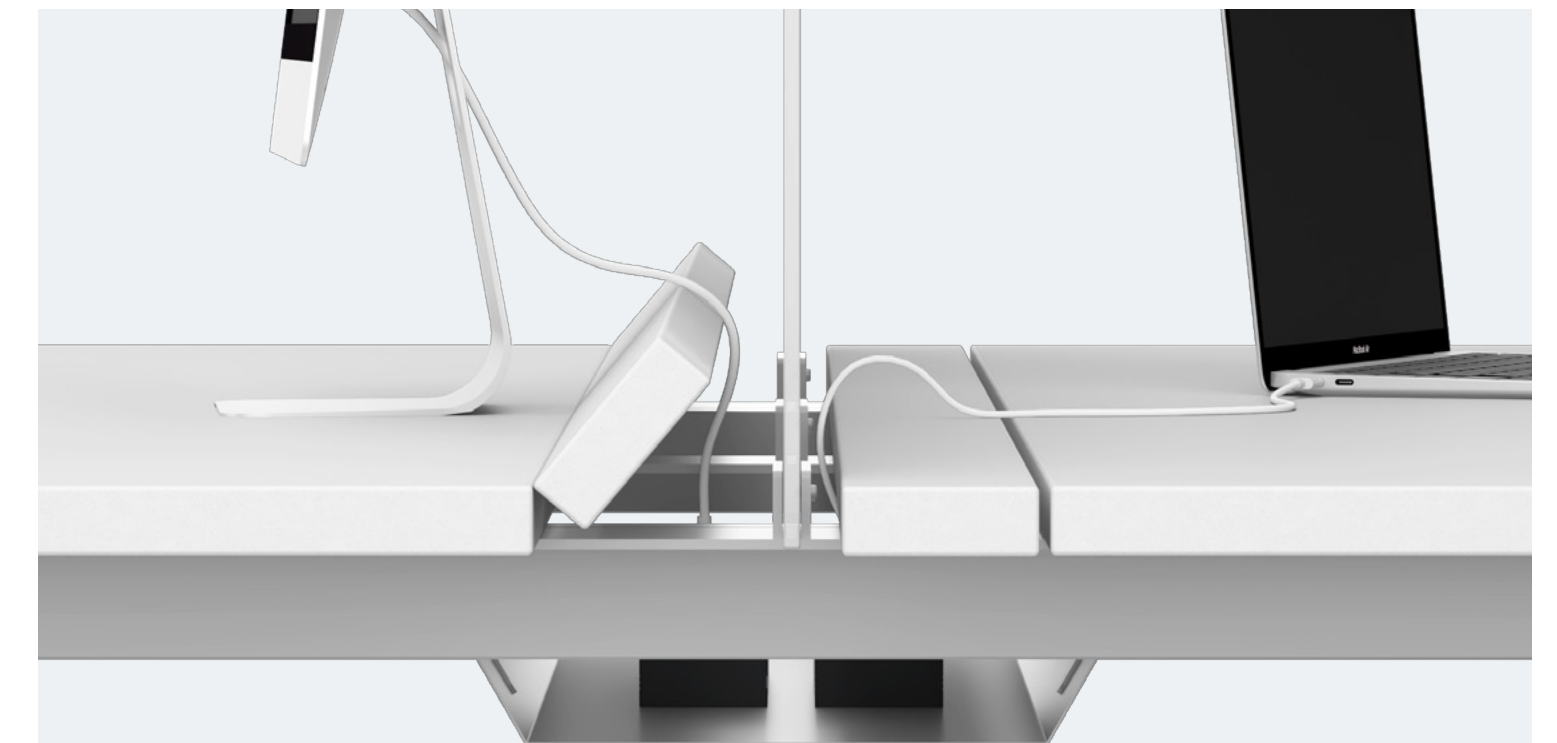

SCANDO SERIES DESKS

The subtle and light expression of the SCANDO series, emphasised by the elegant wooden legs, is a perfect match for a minimalist interior.

SCANDO Desk

SCANDO Benching System (Double) / Organic Glass Partition

SCANDO Benching System (Double) / Organic Glass Partition / Side Cabinet

SCANDO Benching System (Four Workstations) / Organic Glass Partitions / Side Cabinets

DESK TOP

- / 25 mm Melamine Faced Chipboard (MFC) with 2 mm ABS edging
- / Desks with cut-out for power hub
- / Benches with access to cable management

LEGS

- / Natural oak wood legs inserted into metal fixture
- / Adjustable Feet. Can be adjusted up to 10 mm

METAL FRAME

- / Fixed length. Metal profile 50 x 25 mm. Powder coated

SIDE CABINET

- / Front - 18mm Melamine Faced Chipboard (MFC) with 2mm ABS Edging
- / Carcass - 18mm Melamine Faced Chipboard (MFC) with 0,4 mm ABS Edging
- / Back - 6mm Semi Transparent Organic Glass
- / Metabox soft-closing runners. White Colour
- / Push-to-open cabinet doors
- / Ventilation strip. White / Grey / Black
- / Adjustable feet. Can be adjusted up to 10 mm