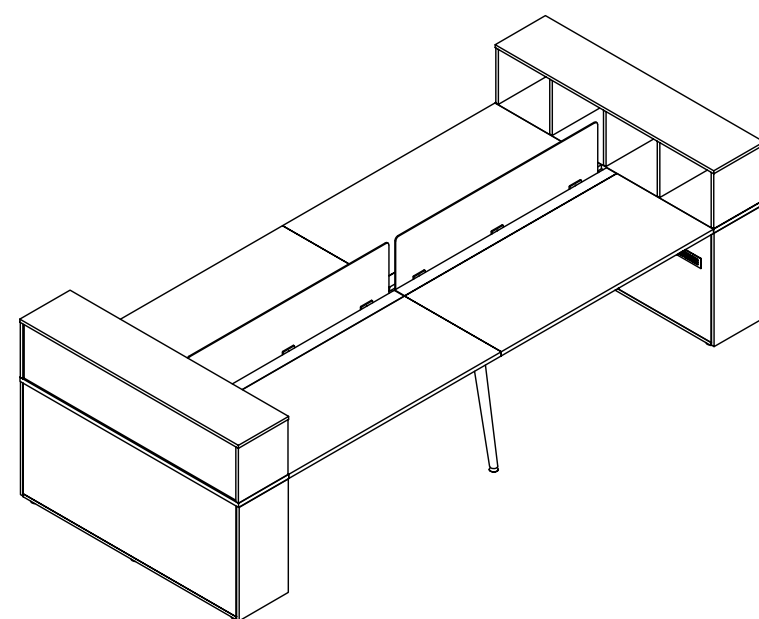

SS45 3700 1540 1100 / 745