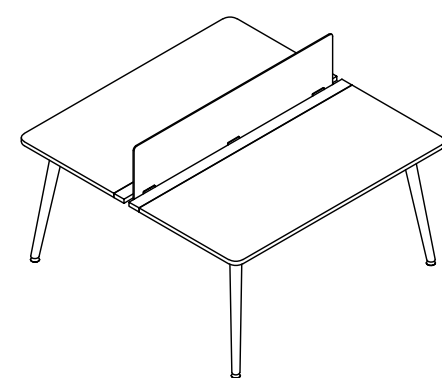

SCANDO Benching System (Double) / Organic Glass Partition / Side Cabinet

SCANDO Benching System (Four Workstations) / Organic Glass Partitions / Side Cabinets

DESK TOP

- / 25 mm Melamine Faced Chipboard (MFC) with 2 mm ABS edging
- / Desks with cut-out for power hub
- / Benches with access to cable management

LEGS

- / Natural oak wood legs inserted into metal fixture
- / Adjustable Feet. Can be adjusted up to 10 mm

METAL FRAME

- / Fixed length. Metal profile 50 x 25 mm. Powder coated

SIDE CABINET

- / Front - 18mm Melamine Faced Chipboard (MFC) with 2mm ABS Edging
- / Carcass - 18mm Melamine Faced Chipboard (MFC) with 0,4 mm ABS Edging
- / Back - 6mm Semi Transparent Organic Glass
- / Metabox soft-closing runners. White Colour
- / Push-to-open cabinet doors
- / Ventilation strip. White / Grey / Black
- / Adjustable feet. Can be adjusted up to 10 mm

METAL TRAY

- / Attached to the desk top. Powder coated

↑ Single metal tray

↑ Double metal tray

MODESTY PANEL

- / 18 mm Melamine Faced Chipboard (MFC) with 2mm ABS edging
- / Rounded corners
- / Attached to the desk top with three metal brackets

SCREEN

- / 6 mm semi-transparent organic glass
- / Rounded corners
- / Attached to the desk top with three metal brackets

S015L 1500 800 745
 S018L 1800 800 745

S015R 1500 800 745
 S018R 1800 800 745

S025 1500 1540 745