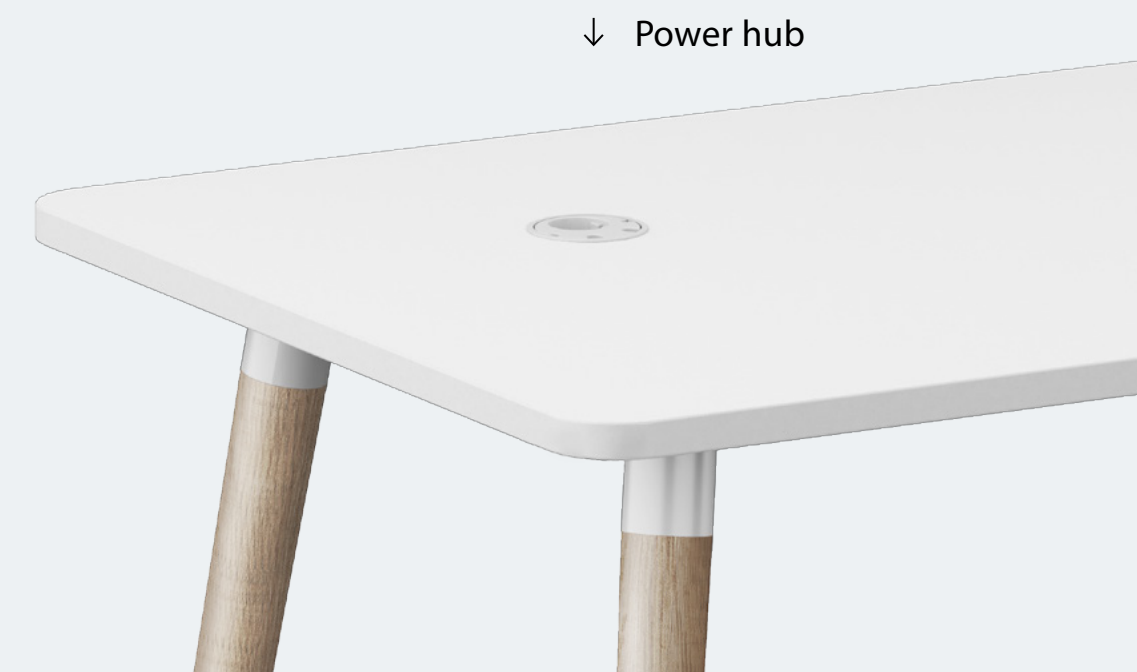

SCANDO SERIES DESKS

The subtle and light expression of the SCANDO series, emphasised by the elegant wooden legs, is a perfect match for a minimalist interior.

SCANDO Desk

SCANDO Benching System (Double) / Organic Glass Partition

SCANDO Benching System (Double) / Organic Glass Partition / Side Cabinet

SCANDO Benching System (Four Workstations) / Organic Glass Partitions / Side Cabinets

DESK TOP

- / 25 mm Melamine Faced Chipboard (MFC) with 2 mm ABS edging
- / Desks with cut-out for power hub
- / Benches with access to cable management

LEGS

- / Natural oak wood legs inserted into metal fixture
- / Adjustable Feet. Can be adjusted up to 10 mm

METAL FRAME

- / Fixed length. Metal profile 50 x 25 mm. Powder coated

SIDE CABINET

- / Front - 18mm Melamine Faced Chipboard (MFC) with 2mm ABS Edging
- / Carcass - 18mm Melamine Faced Chipboard (MFC) with 0,4 mm ABS Edging
- / Back - 6mm Semi Transparent Organic Glass
- / Metabox soft-closing runners. White Colour
- / Push-to-open cabinet doors
- / Ventilation strip. White / Grey / Black
- / Adjustable feet. Can be adjusted up to 10 mm

METAL TRAY

- / Attached to the desk top. Powder coated

↑ Single metal tray

↑ Double metal tray

MODESTY PANEL

- / 18 mm Melamine Faced Chipboard (MFC) with 2mm ABS edging
- / Rounded corners
- / Attached to the desk top with three metal brackets